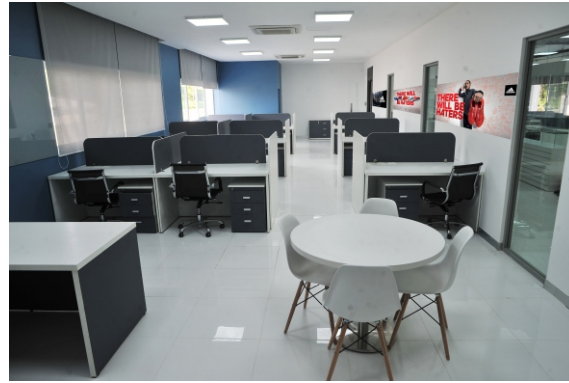

# DEACHANG VINA office & dormitory

Location: Tien Giang Province, Vietnam

Location: Cu Chi Province, Vietnam

VIETNAM **SAMHO**  
ADIDAS CENTER

[www.foindesign.net](http://www.foindesign.net)

**FOIN**  
FORM. INNOVATION