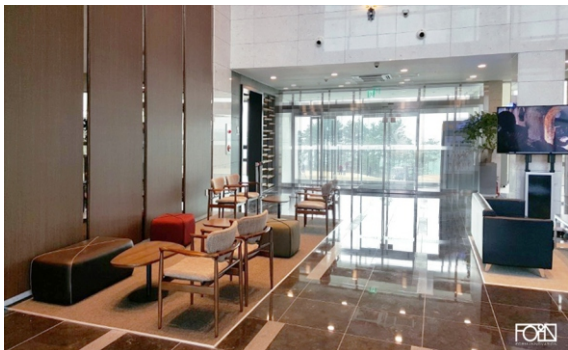

## the K BOX coffee shop

Location: Hoang Sa Str., Tan Dinh Ward,  
District 1, Ho Chi Minh city, Vietnam  
Area: 360 sqr.

**the K BOX** fancy shop  
Location: Hoang Sa Str., Tan Dinh Ward,  
District 1, Ho Chi Minh city, Vietnam  
Area: 360 sqm.

# LION GOLF CLUB

Location: South Korea