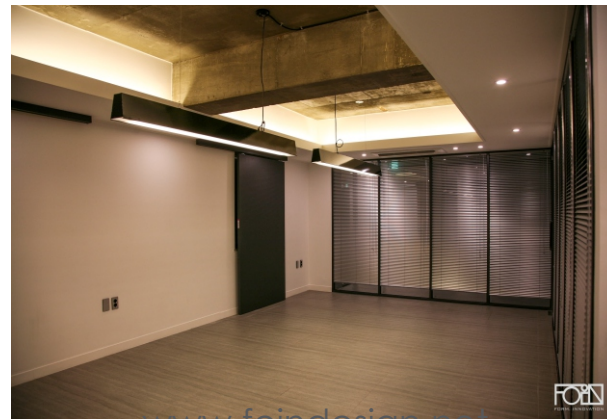

# Liquor Apartment

Location: South Korea

Area: 200 sqr.